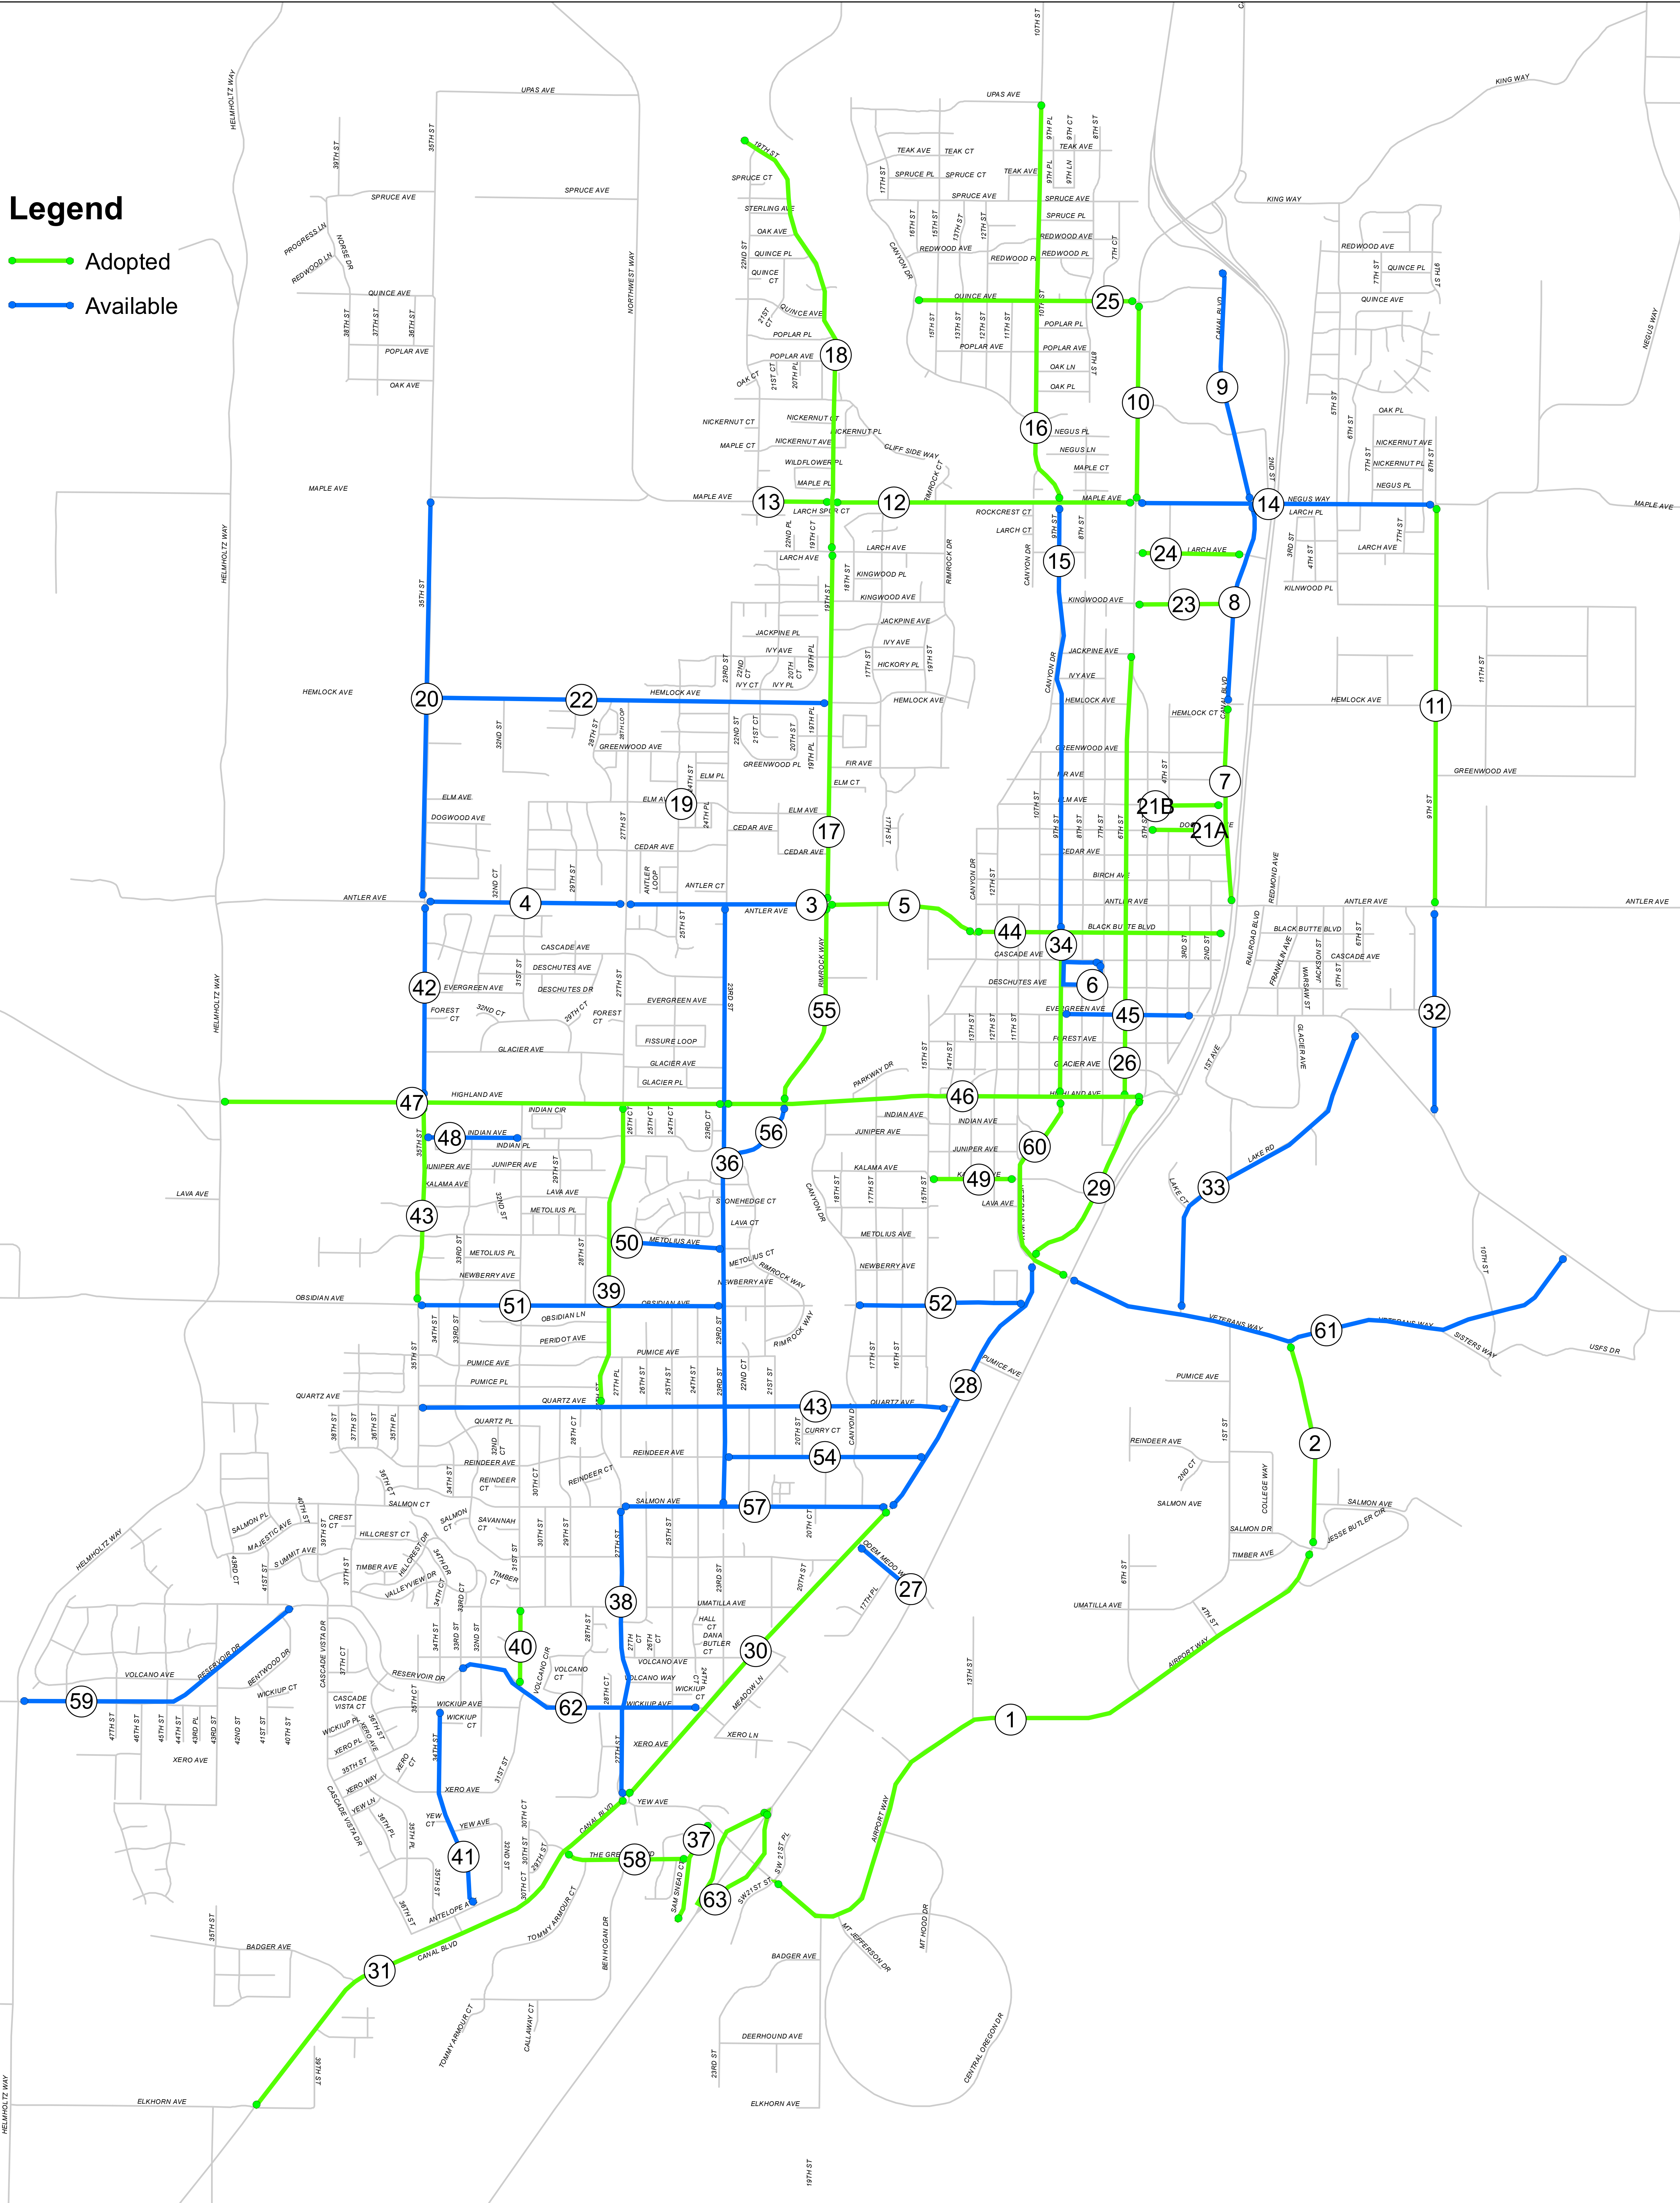

Legend

- Adopted
- Available

ADOPT A STREET

CITY OF REDMOND 716 SW EVERGREEN AVENUE REDMOND OREGON 97756 PH. 541.923.7710

REVIEWED BY	SCALE 1 inch = 863 feet
DESIGNED BY	DRAFT DATE 5/18/2020

EXHIBIT
A-1